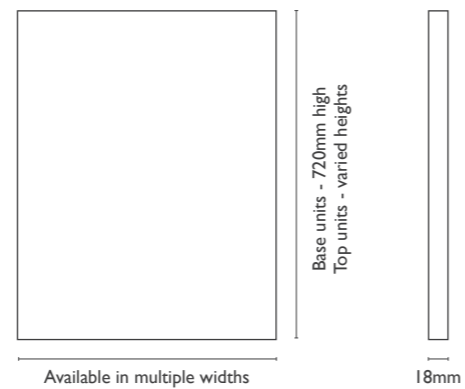

## DOOR DIMENSIONS

The Linea door is a flat panel door design that includes our 2mm air tech edging in a matching finish. Matching finish on back side of panels.