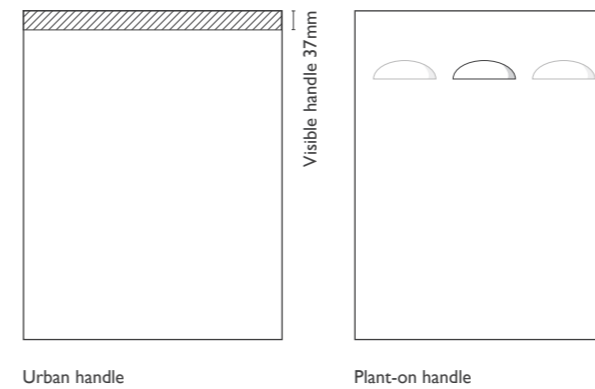

AVAILABLE HANDLES

Our Urban handles open a 37mm recess at the top of each base unit door, creating a minimalistic finish with no need for any plant on handle.

Our Plant-on handles are available on a large selection of styles and finishes to suit any kitchen design. Ask your account manager for full our range of handles.