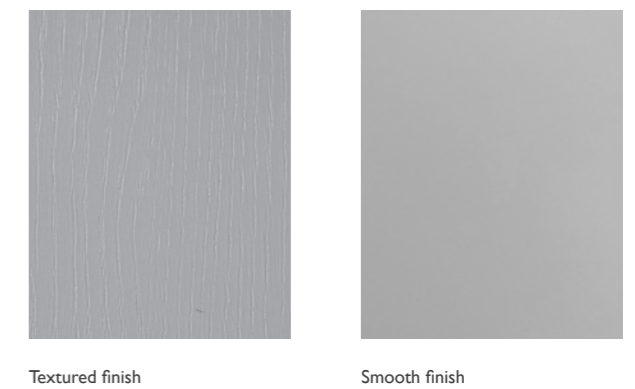

DOOR FINISHES

The Linea range is available in a selection of matt and Textured finishes, with both wood effect and uni-colours to choose from.